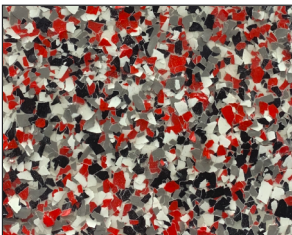

The ConDecor Broadcast Flake System is a durable, high performance decorative concrete covering that creates a granite look. You can determine the density of coverage to meet the appearance you wish to create. In addition to adding beauty to your floor, it adds traction and hides imperfections in the concrete.

AUTUMN CAMPUS

BLUE WAVE

BUCKSKIN

CAPPUCCINO

FIREHOUSE

GALAXY

GRANITE

GREYSTONE

MARBLE

RIVER ROCK

SADDLE TAN

SALT & PEPPER

The colors represented above are to serve as a guide only. Variations may occur due to a wide range of variables, including but not limited to, the quality and degree of workmanship and application. The colors displayed are accurate to laboratory samples. If exactness of color is hypercritical, it is recommended that a job site test panel/slab is placed and finished. Professional use only.