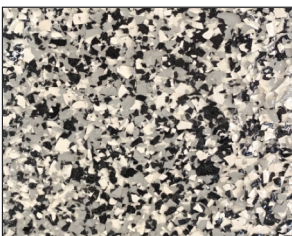

The ConDecor Broadcast Flake System is a durable, high performance decorative concrete covering that creates a granite look. You can determine the density of coverage to meet the appearance you wish to create. In addition to adding beauty to your floor, it adds traction and hides imperfections in the concrete.

AUTUMN CAMPUS

BLUE WAVE

BUCKSKIN

CAPPUCCINO

FIREHOUSE

GALAXY

GRANITE

GREYSTONE

MARBLE

RIVER ROCK

SADDLE TAN

SALT & PEPPER

The colors represented above are to serve as a guide only. Variations may occur due to a wide range of variables, including but not limited to, the quality and degree of workmanship and application. The colors displayed are accurate to laboratory samples. If exactness of color is hypercritical, it is recommended that a job site test panel/slab is placed and finished. Professional use only.