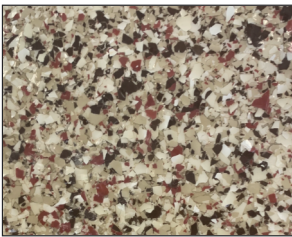

The ConDecor Broadcast Flake System is a durable, high performance decorative concrete covering that creates a granite look. You can determine the density of coverage to meet the appearance you wish to create. In addition to adding beauty to your floor, it adds traction and hides imperfections in the concrete.

AUTUMN CAMPUS

BLUE WAVE

BUCKSKIN

CAPPUCCINO

FIREHOUSE

GALAXY

GRANITE

GREYSTONE

MARBLE

RIVER ROCK

SADDLE TAN

SALT & PEPPER

The colors represented above are to serve as a guide only. Variations may occur due to a wide range of variables, including but not limited to, the quality and degree of workmanship and application. The colors displayed are accurate to laboratory samples. If exactness of color is hypercritical, it is recommended that a job site test panel/slab is placed and finished. Professional use only.