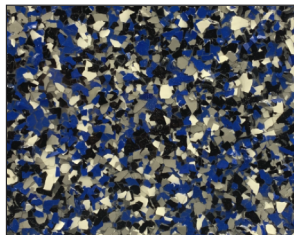

The ConDecor Broadcast Flake System is a durable, high performance decorative concrete covering that creates a granite look. You can determine the density of coverage to meet the appearance you wish to create. In addition to adding beauty to your floor, it adds traction and hides imperfections in the concrete.

AUTUMN CAMPUS

BLUE WAVE

BUCKSKIN

CAPPUCCINO

FIREHOUSE

GALAXY

GRANITE

GREYSTONE

MARBLE

RIVER ROCK

SADDLE TAN

SALT & PEPPER

The colors represented above are to serve as a guide only. Variations may occur due to a wide range of variables, including but not limited to, the quality and degree of workmanship and application. The colors displayed are accurate to laboratory samples. If exactness of color is hypercritical, it is recommended that a job site test panel/slab is placed and finished. Professional use only.