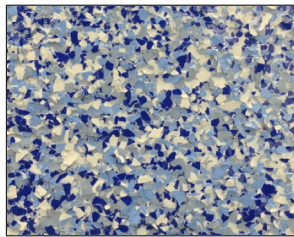

The ConDecor Broadcast Flake System is a durable, high performance decorative concrete covering that creates a granite look. You can determine the density of coverage to meet the appearance you wish to create. In addition to adding beauty to your floor, it adds traction and hides imperfections in the concrete.

AUTUMN CAMPUS

BLUE WAVE

BUCKSKIN

CAPPUCCINO

FIREHOUSE

GALAXY

GRANITE

GREYSTONE

MARBLE

RIVER ROCK

SADDLE TAN

SALT & PEPPER

The colors represented above are to serve as a guide only. Variations may occur due to a wide range of variables, including but not limited to, the quality and degree of workmanship and application. The colors displayed are accurate to laboratory samples. If exactness of color is hypercritical, it is recommended that a job site test panel/slab is placed and finished. Professional use only.